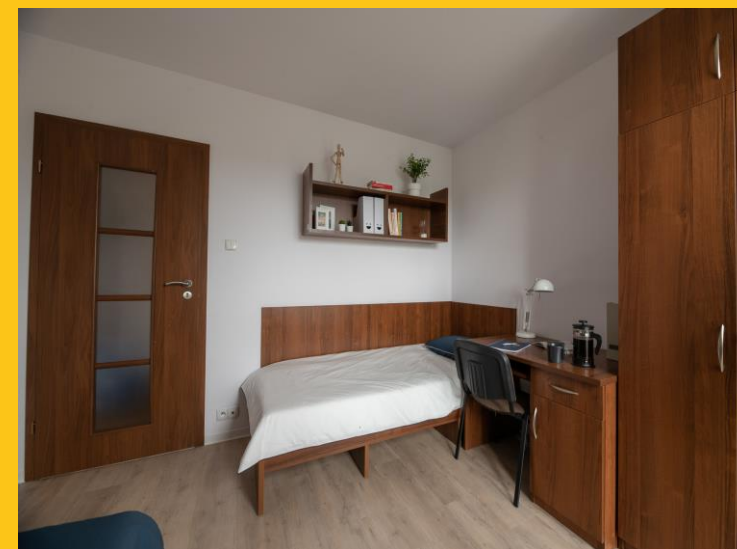

Stop by to play board games, chill out, or work on your essays in the study room.

What else you can find in the dormitory?

- Gym
- 24/7 security
- Reception open 24 hours a day
- Self-service laundry room
- Car and bicycle parking area
- Snack machine
- Vacuum cleaner, iron and ironing board at your disposal

**Comfort single
room in two-room
apartment**

1265 PLN
per month

**Comfort twin room
in two-room
apartment**

765 PLN
per month

**PREMIUM ROOM IN A
TWO-ROOM
APARTMENT**

1290 PLN
per month

PREMIUM STUDIO

1615 PLN
per month

**TWIN ROOM IN
A TWO-ROOM
APARTMENT**

580 PLN
per month

**SINGLE ROOM IN
A THREE-ROOM
APARTMENT**

910 PLN
per month

**TWIN ROOM IN
A THREE-ROOM
APARTMENT**

595 PLN
per month

Room equipment

Each apartment is equipped with:

- kitchenette
- bathroom with a heater
- large wardrobe
- electric kettle
- desk
- chair
- lamp

Excellent location

Our dormitory is located in the centre of Lublin, from where you can easily get to:

Lublin universities: