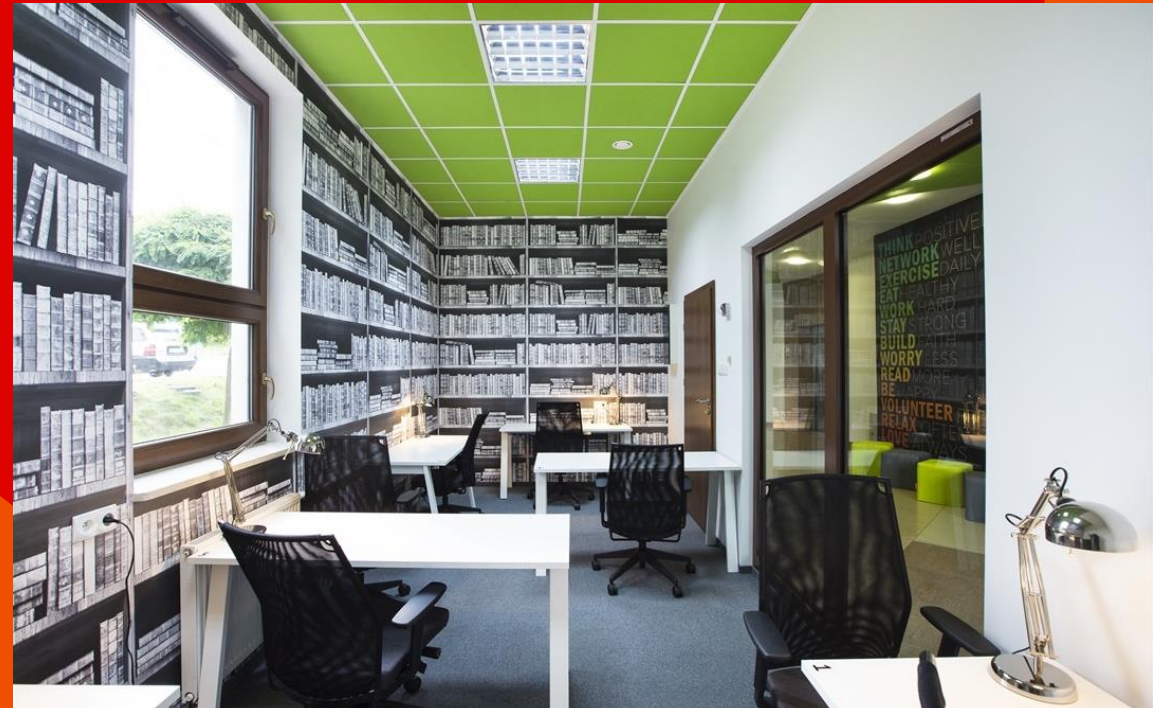

Excellent location

You can quickly get to the city centre and your university from our dormitory.

Work&chill zone

In the work&chill zone, you will spend time together with students from all over the world, and make friends for life!

Stop by to play board games, chill out, or work on your essays in the study room.

What else you can find in the dormitory?

- Gym
- 24/7 security
- Reception open 24 hours a day
- Self-service laundry room
- Car and bicycle parking area
- Snack machine
- Vacuum cleaner, iron and ironing board at your disposal

- kitchenette
- bathroom with a heater
- large wardrobe
- electric kettle
- desk
- chair
- lamp

Excellent location

Our dormitory is located in the centre of Lublin, from where you can easily get to:

Lublin universities: