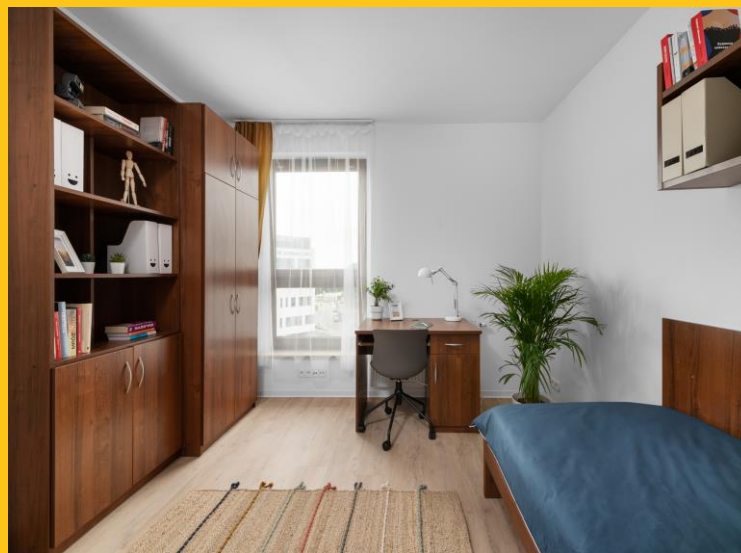

**Comfort single
room in two-room
apartment**

1265 PLN
per month

**Comfort twin room
in two-room
apartment**

765 PLN
per month

**PREMIUM ROOM IN A
TWO-ROOM
APARTMENT**

1290 PLN
per month

PREMIUM STUDIO

1615 PLN
per month

- kitchenette
- bathroom with a heater
- large wardrobe
- electric kettle
- desk
- chair
- lamp

Excellent location

Our dormitory is located in the centre of Lublin, from where you can easily get to:

Lublin universities: